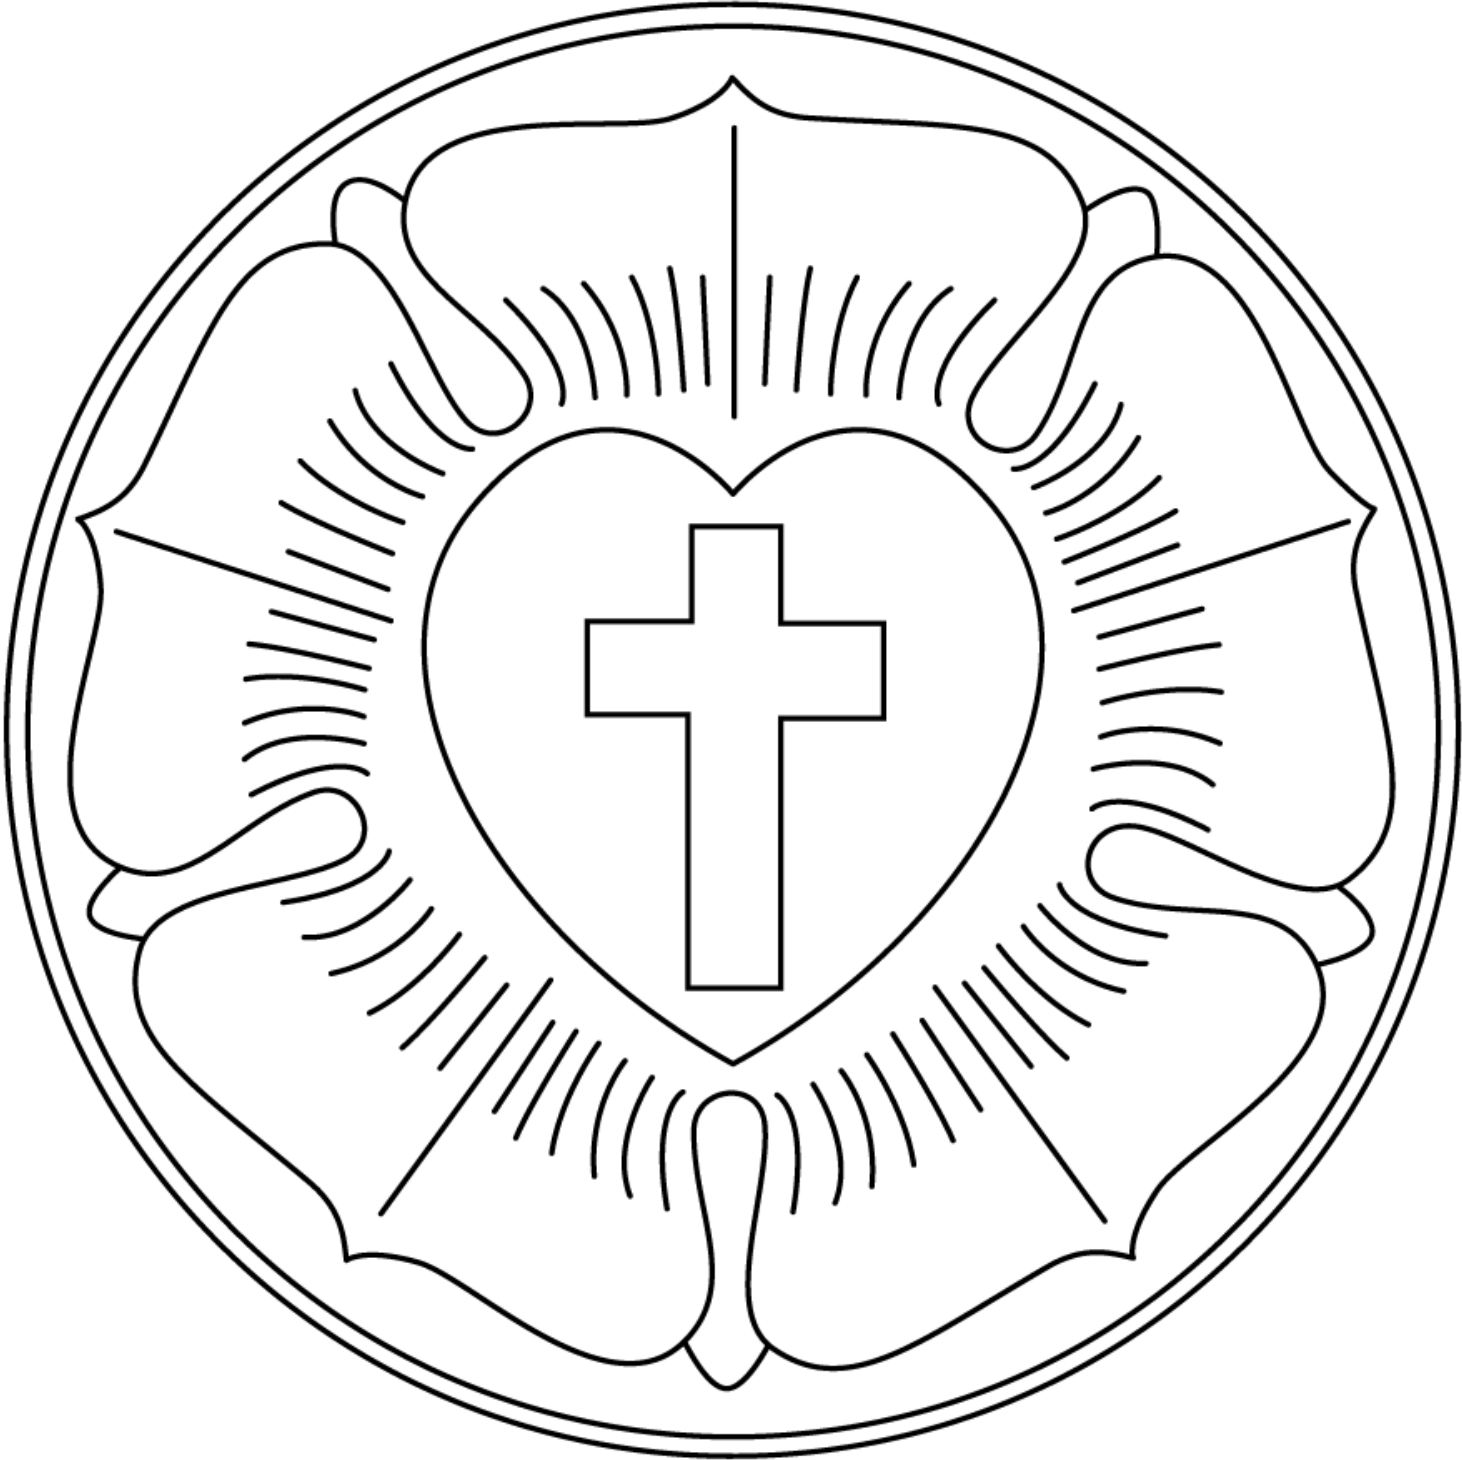

The Luther Rose - The Luther Seal

The black cross represents our sin, on a red heart representing God's love to us through the gift of His Son Jesus who died for us and shed His blood so that our sins would be forgiven.

The heart is set in the middle of a white rose representing the peace of Jesus that is given to us through His resurrection in conquering death.

The white rose is placed on a field of heavenly blue to remind us that we will be going to live with Jesus forever!

The outer edge of gold represents God's power and majesty and glory.